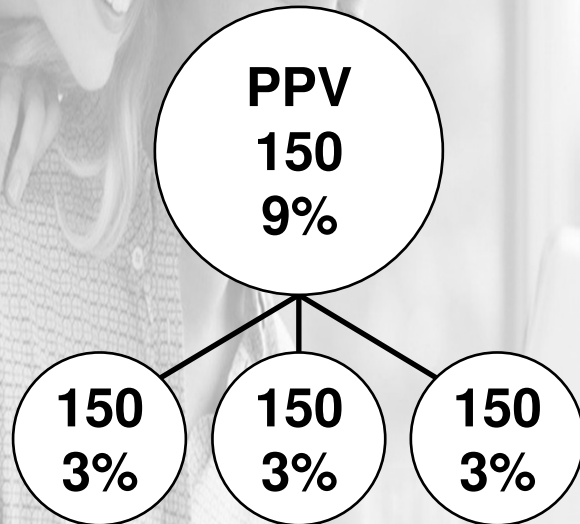

BRONZE INCENTIVES

Bronze Foundation

Earn a 30% monthly
Performance Bonus multiplier

- ✓ Achieve 9% Performance Bonus or higher
- ✓ 3+ Legs at 3% Performance Bonus or higher
- ✓ 150+ Personal PV @ 60% VCS

Bronze Builder

Earn a 40% monthly
Performance Bonus multiplier

- ✓ Achieve 18% Performance Bonus or higher
- ✓ 3+ Legs at 6% Performance Bonus or higher
- ✓ 150+ Personal PV @ 60% VCS

Earn each incentive up to 12 times within 18 consecutive months!