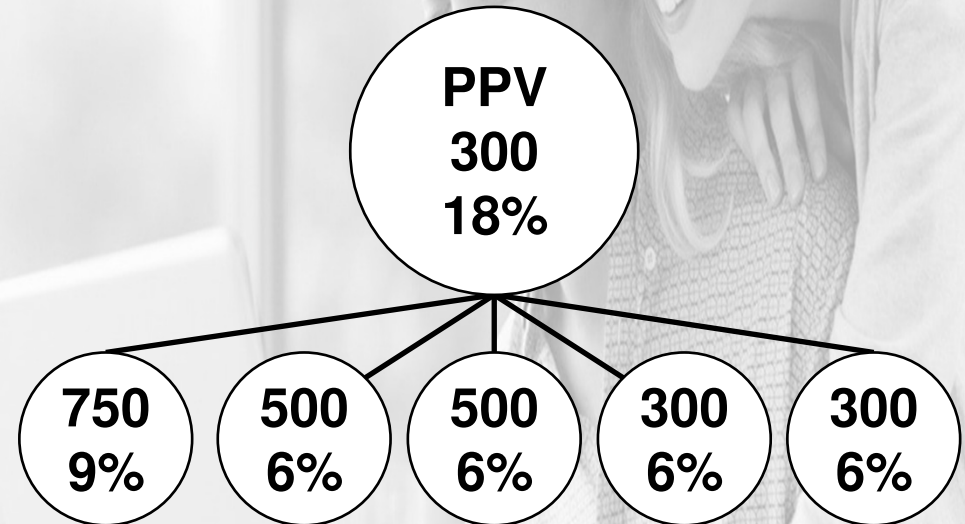

BRONZE INCENTIVES

Bronze Foundation

Earn a 30% monthly
Performance Bonus multiplier

- ✓ Achieve 9% Performance Bonus or higher
- ✓ 3+ Legs at 3% Performance Bonus or higher
- ✓ 150+ Personal PV @ 60% VCS

Bronze Builder

Earn a 40% monthly
Performance Bonus multiplier

- ✓ Achieve 18% Performance Bonus or higher
- ✓ 3+ Legs at 6% Performance Bonus or higher
- ✓ 150+ Personal PV @ 60% VCS

Earn each incentive up to 12 times within 18 consecutive months!